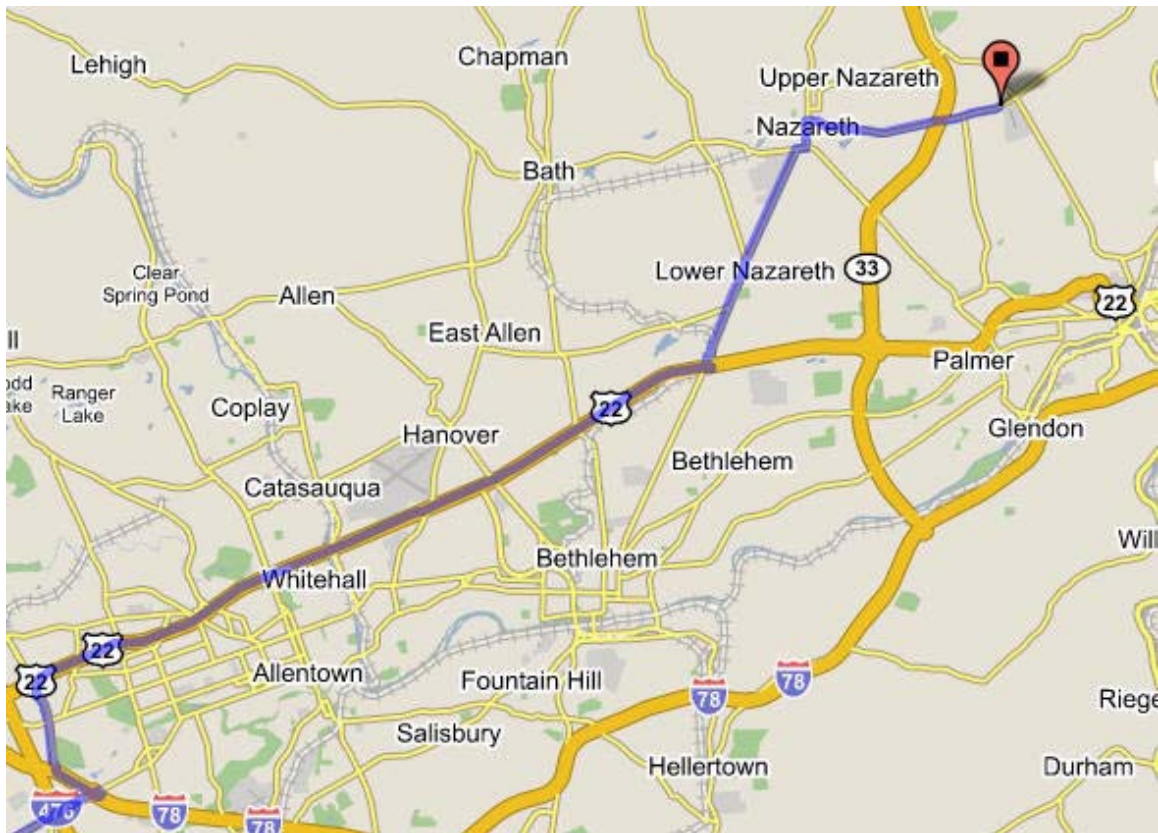

Directions to Tatamy Softball Field

Via Route 22 and Route 191

- US-22 East
- Take the PA-191 exit - go 0.2 mi
- Turn right at Nazareth Pike - go 0.6 mi
- Continue on Nazareth Bethlehem Pike - go 3.5 mi
- Turn right at PA-191/PA-248 - go 0.2 mi
- Turn left at S Broad St - go 0.4 mi
- Turn right at E Walnut St - go 0.5 mi
- Continue on Tatamy Rd - go 0.8 mi
- Bear left at Main St - go 1.9 mi
- Continue on Uhler Rd - go 0.1 mi

Alternate Route

- US-22 East
- Take the 25th Street exit
- North on Route 248 (Nazareth Rd)
- Right on Park Avenue (along Palmer Park Mall)
- Bear left onto Tatamy Road (becomes 8th Street)
- Right onto Main Street
- Field will be on the right about 1 mile ahead.